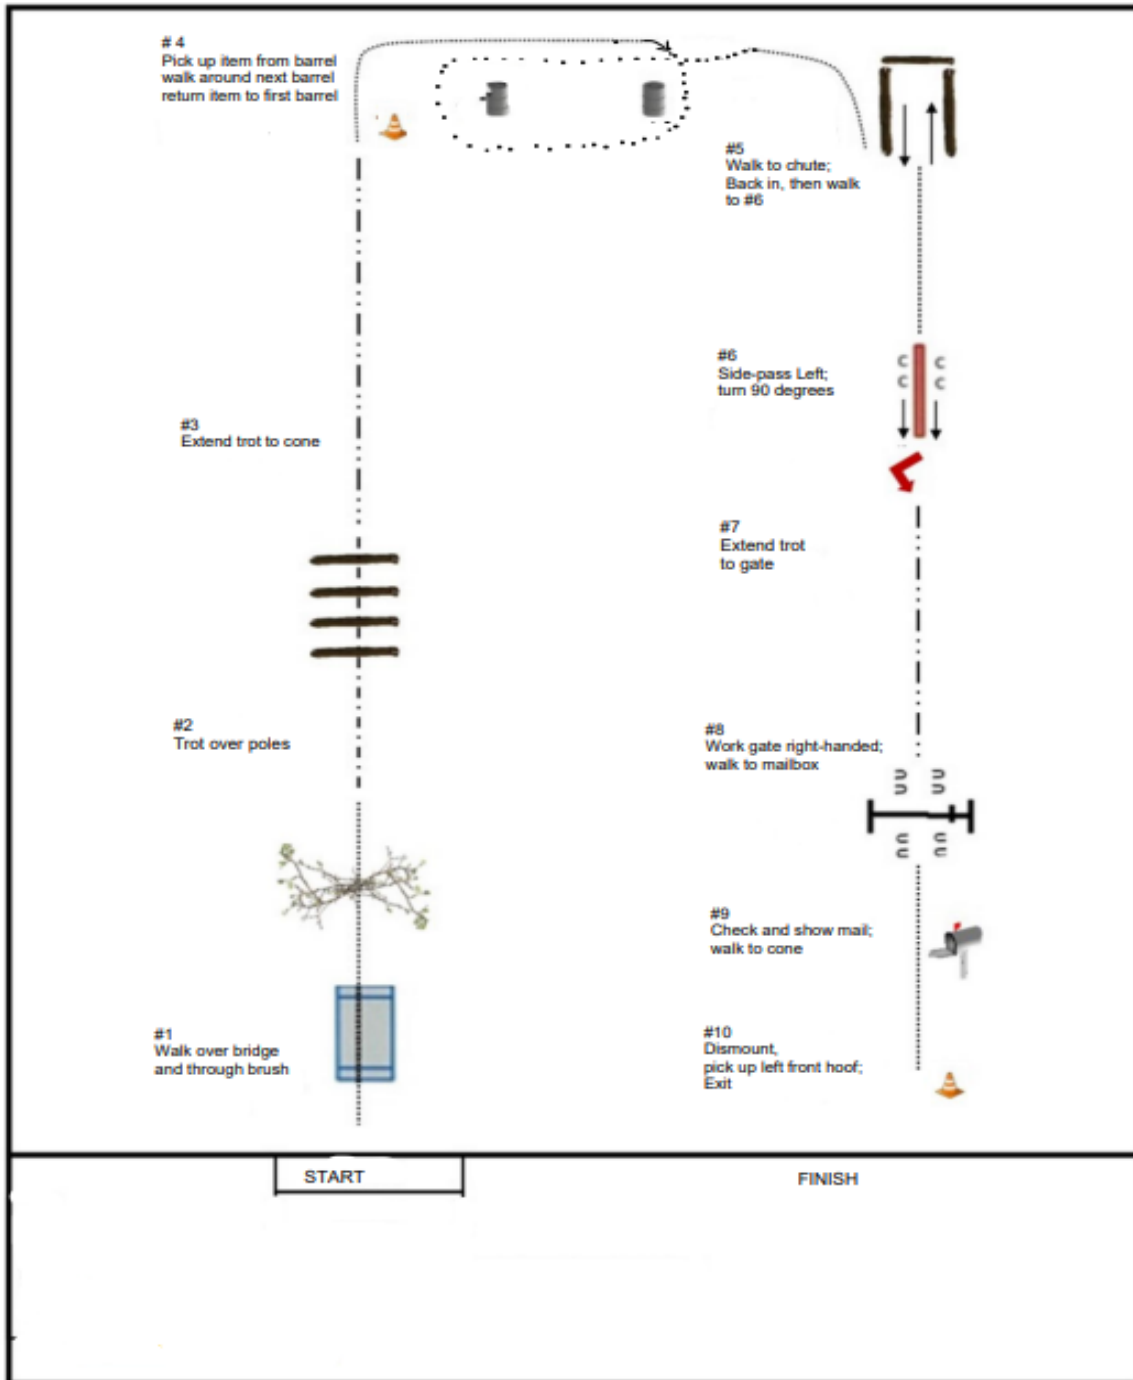

# Ranch Trail - Walk Trot

RRDC Full Slate ECRRA Show - 17-July-2022

- #1 Walk over bridge and through brush
- #2 Trot over poles
- #3 Extend trot to cone
- #4 Pick up item from barrel, walk around next barrel and return item to first barrel

- #5 Walk to chute; Back in, then walk out
- #6 Side-pass left; turn 90 degrees
- #7 Extend trot to gate
- #8 Work gate right-handed; walk to mailbox
- #9 Check and show mail; walk to cone
- #10 Dismount, pick up left front hoof; Exit