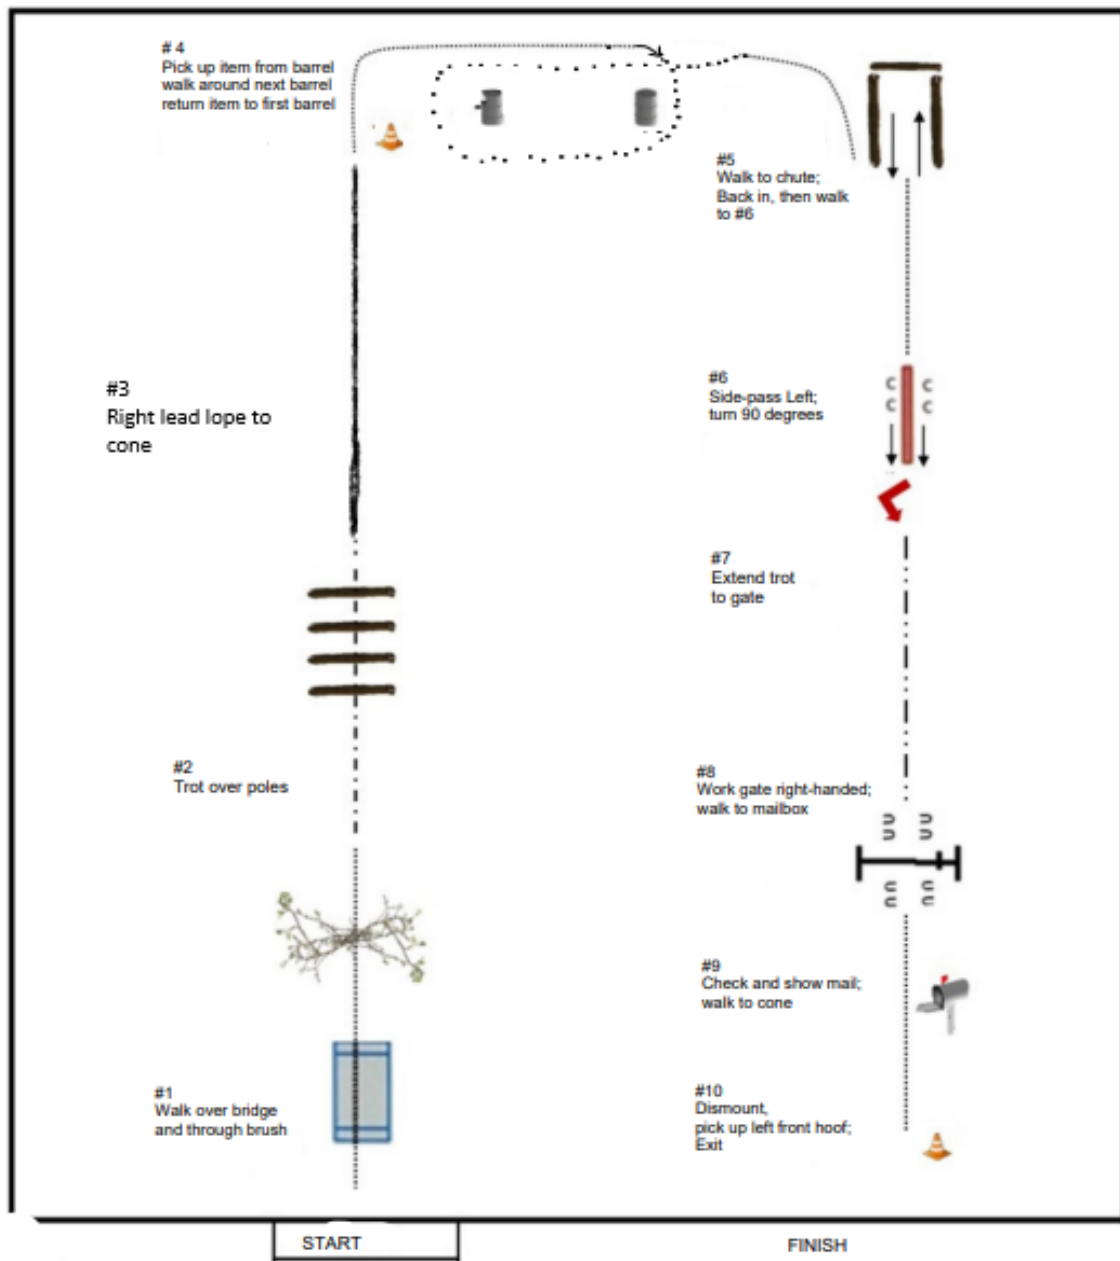

## Ranch Trail Walk Trot Lope

RRDC Full Slate ECRR Show – 17-July-2022

#1 Walk over bridge and through brush

#2 Trot over poles

#3 Right lead lope to cone

#4 Pick up item from barrel, walk around next barrel and return item to first barrel

#5 Walk to chute; Back in, then walk out

#6 Side-pass left; turn 90 degrees

#7 Extend trot to gate

#8 Work gate right-handed; walk to mailbox

#9 Check and show mail; walk to cone

#10 Dismount, pick up left front hoof; Exit